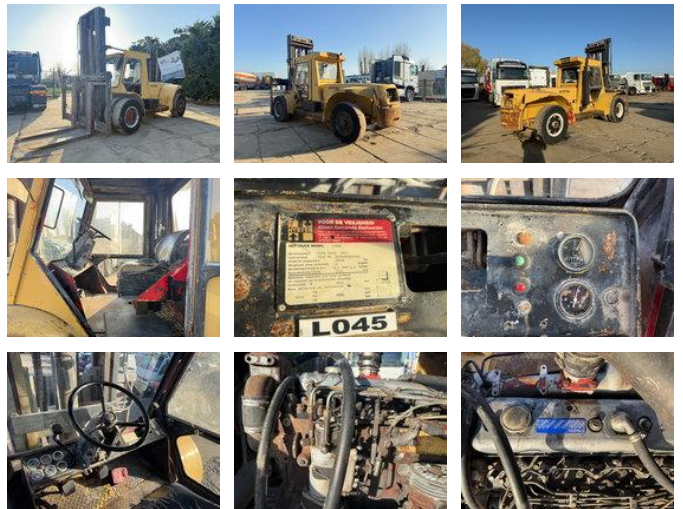

## Hyster H300B Heftruck 13.6 Ton Perkins engine H300B Heftruck 13.6 Ton Perkins engine

### Algemene kenmerken

Merk	Hyster
Subcategorie	Ruwterreinheftruck
Afgelezen urenstand	13412
Conditie	Gebruikt
Algemene staat	Goed
Brandstof	Diesel

### Eigenschappen

Cabine	Gesloten
Max. hefcapaciteit	13.600kg
Hefhoogte	5.855mm
Mast type	Triplex
Doorrijhoogte	3.450mm

## Omschrijving

HYSTER H300B Heftruck 13.6 Ton Type: Heftruck Year: 1983 Hours: 13.412 Hrs VAT ID: Vat vehicle, listed price is netto price. Specifications: 6 Cilinder perkins engine(Perkins 6.354) without turbo, 130HP CE Certificate. 13375KG Triplex mast Maximum lift height: 5855 mm Free lift mast (forks lift before mast extends) Side shift attachment (hydraulic left/right movement) Carriage width: 2440 mm Maximum lifting capacity: 13.6 tons Rated capacity: 6600 kg @ 1200 mm load center Heavy-duty industrial mast Suitable for handling long and heavy loads Machine is in Good condition. We can arrange shipment worldwide. FOR OUR COMPLETE STOCK, CHECK OUR WEBSITE: [www.tonytrucks.com](http://www.tonytrucks.com)