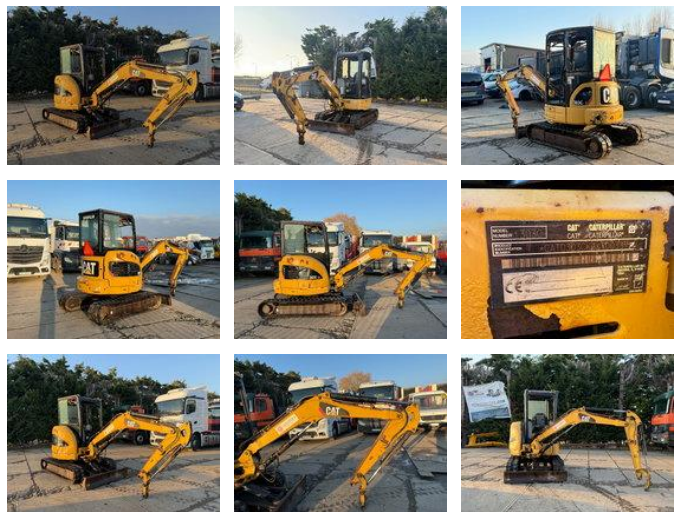

Caterpillar 303C Mini excavator Hammerline Swanneck

General features

Brand	Caterpillar
Subcategory	Mini digger crawler
Construction year	2007
Date of first registration	01-06-2007
Hourmeter reading	7189
Color	Yellow
Condition	Used
General condition	Good
Fuel	Diesel
CE marking	Yes

Characteristics

Empty weight 3.290kg

Caterpillar 303C Mini excavator Hammerline Swanneck

Technical specifications

Drive	tracking
-------	----------

Engine output	22kw
---------------	------

Description

CATERPILLAR 303C Mini excavator Hammerline Swanneck Type: Mini excavator Year: 2007 Hours: 7.189 Hrs VAT ID: Vat vehicle, listed price is netto price. Specifications: 3 Cilinder SQ3 engine, 22 KW. Manual diesel pump. Hammerline. Swanneck CE License Machine is as is; Without bucket. Without slide door Machine is in good working condition. We can arrange shipment worldwide. WE ALSO HAVE MANY OTHER KIPPERS IN OUR STOCK, CHECK OUR WEBSITE: www.tonytrucks.com