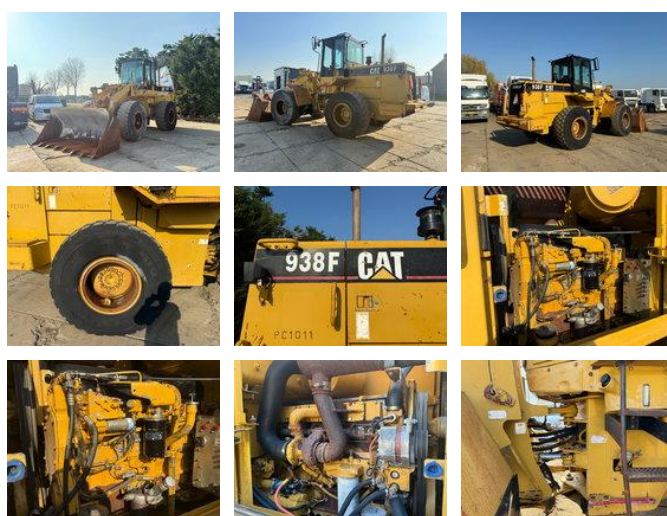

Caterpillar 938F Wheelloader Full steering 3116 Engine

General features

Brand	Caterpillar
Subcategory	Wheeled excavator
Construction year	1995
Date of first registration	01-06-1995
Hourmeter reading	15572
Color	Yellow
Condition	Used
General condition	Good
Fuel	Diesel
CE marking	Yes

Characteristics

Empty weight 13.375kg

Caterpillar 938F Wheelloader Full steering 3116 Engine

Technical specifications

Drive	wheels
-------	--------

Engine output	105kw
---------------	-------

Description

CATERPILLAR 938F Wheelloader 3116DIT engine Type: Wheelloader Year: 1995 Hours: 15.572 Hrs VAT ID: Vat vehicle, listed price is netto price. Specifications: 6 Cilinder caterpillar engine 3116, 140HP Full steering. Front Tyres 50%. Back Tyres 50% CE Certificate. 13375KG Machine is in Good condition. We can arrange shipment worldwide. FOR OUR COMPLETE STOCK, CHECK OUR WEBSITE: www.tonytrucks.com