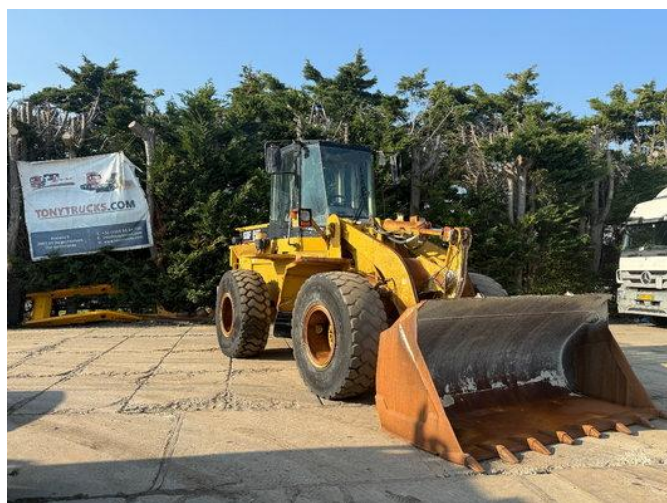

Caterpillar 938F Wheelloader Full steering 3116 Engine

General features

Brand	Caterpillar
Subcategory	Wheeled excavator
Construction year	1995
Date of first registration	01-06-1995
Hourmeter reading	15572
Color	Yellow
Condition	Used
General condition	Good
Fuel	Diesel
CE marking	Yes

Characteristics

Empty weight 13.375kg

Caterpillar 938F Wheelloader Full steering 3116 Engine

Technical specifications

Drive	wheels
-------	--------

Engine output	105kw
---------------	-------

Description

CATERPILLAR 938F Wheelloader 3116DIT engine Type: Wheelloader Year: 1995 Hours: 15.572 Hrs VAT ID: Vat vehicle, listed price is netto price. Specifications: 6 Cilinder caterpillar engine 3116, 140HP Full steering. Front Tyres 50%. Back Tyres 50% CE Certificate. 13375KG Machine is in Good condition. We can arrange shipment worldwide. FOR OUR COMPLETE STOCK, CHECK OUR WEBSITE: www.tonytrucks.com